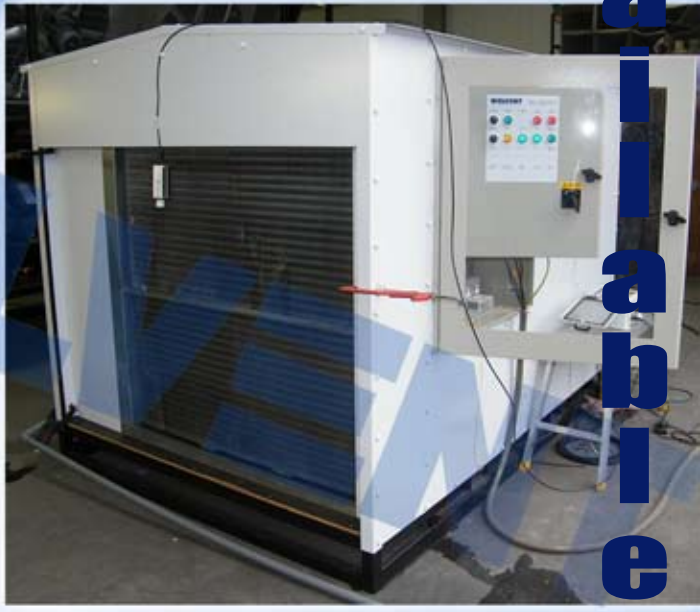

## Available to hire

Dehumidifier to suit 30/40 hp fan, this is the first new Welvent dehumidifier for 20 years. The unit has been designed in-house and built by our own engineer in-house.

The unit has its own fan unit so it needs no physical connection to the fan unit. The unit can simply be stood in front of the fan inlet, or duct work can be added to blow the air where it is received.

## Details

- Length: 244
- Width: 183
- Height: 192
- Refrigeration - R404 - 20kg
- Electric Supply - 415/50/3 phase - 40 amps.
- Compressor Rating - 20kw

Ring Mike for more details - 07836739329  
Price to buy - Ring for details